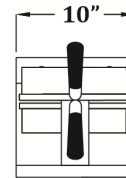

GOLD MEDAL® PRODUCTS CO.

4 Square Belgian Waffle Baker

Model No. 5024T

Specifications

Operator End View

Side View

Overall Dimensions:

Width: 10"

Depth: 22.875"

Height: 13"

(Dimensions w/grids in closed position.)

Features:

- Non-stick Coated Grids

Electrical - Domestic

120V

1660 WATTS 60 Hz