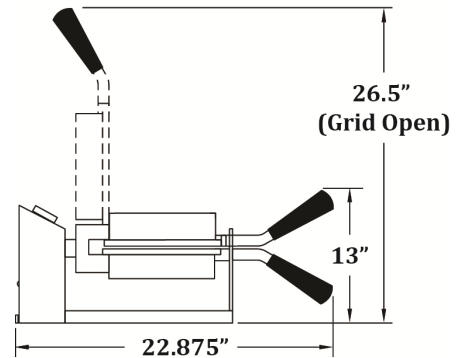

GOLD MEDAL® PRODUCTS CO.

4 Square Belgian Waffle Baker

Model No. 5024T

Specifications

Operator End View

Side View

Overall Dimensions:

Width: 10"

Depth: 22.875"

Height: 13"

(Dimensions w/grids in closed position.)

Features:

- Non-stick Coated Grids

Electrical - Domestic

120V

1660 WATTS 60 Hz

(NEMA 5-15P) Plug

Plug Type:

NEMA 5-15P

Agency Approvals:

LISTED

Gold Medal Products Co.

10700 Medallion Drive, Cincinnati, OH 45241

Ph: (513) 769-7676, (800) 543-0862; Fax: (513) 769-8500